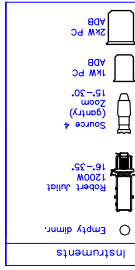

All House Circuits are in 1 DMX universe:

Blue workinglights sidestage 295

Blue workinglights upstage 294

Circuits Houselights: 300

Circuits Curtainwarmers: 21 + 39

Stage Left Front

Multi 1 dimmr.: 259-266

Single dimmr.: 267-268