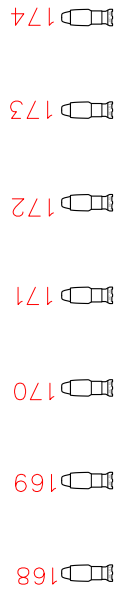

All House Circuits are in 1 DMX universe:

Blue workinglights sidestage 295

Blue workinglights upstage 294

Circuits Houselights: 300

Circuits Curtainwarmers: 21 + 39

Stage Left Front

Multi 1 dimmr.: 259-266

Single dimmr.: 267-268

SKW dimmr.: 269-272

Stage Left Back

Rechts

Multi 1 dimmr.: 273-280

Multi 2*dimmr.: 212-219

Multi 3*dimmr.: 220-227

Single dimmr.: 281-284

SKW dimmr.: 285-288

*Runs parallel with the dimmers on the gantry stage left

192	191	193
188	188	257
190	189	189

R Horizontalerij L

Stage Right Back

Links

Multi 1 dimmr.: 243-250

Multi 2 dimmr.: 195-202

Multi 3 dimmr.: 203-210

Single dimmr.: 251-254

SKW dimmr.: 255-258

*Runs parallel with the dimmers on the gantry stage right

Stage Right Front

Multi 1 dimmr.: 229-236

Single dimmr.: 237-238

SKW dimmr.: 239-242