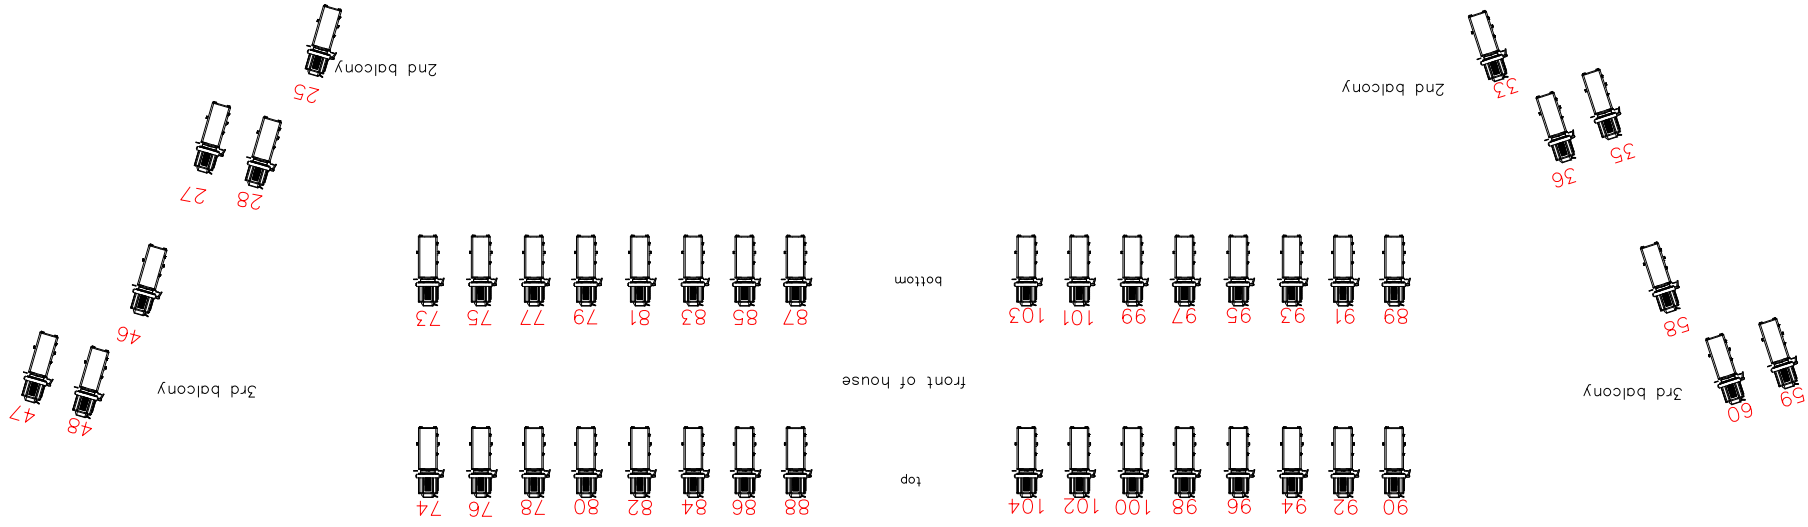

All House Circuits are in 1 DMX universe:

Blue workinglights sidestage 295

Blue workinglights upstage 294

Circuits Houselights: 300

Circuits Curtainwarmers: 21 + 39

Stage Left Front

Multi 1 dimmr.: 259-266

Single dimmr.: 267-268

SKW dimmr.: 269-272

Stage Left Back

Rechts

Multi 1 dimmr.: 273-280

Multi 2*dimmr.: 212-219

Multi 3*dimmr.: 220-227

Single dimmr.: 281-284

SKW dimmr.: 285-288

*Runs parallel with the dimmers on the gantry stage left

192	191	193
188	188	257
190	189	189

R Horizontalerij L

Stage Right Back

Links

Multi 1 dimmr.: 243-250

Multi 2 dimmr.: 195-202

Multi 3 dimmr.: 203-210

Single dimmr.: 251-254

SKW dimmr.: 255-258

*Runs parallel with the dimmers on the gantry stage right

Stage Right Front

Multi 1 dimmr.: 229-236

Single dimmr.: 237-238

SKW dimmr.: 239-242